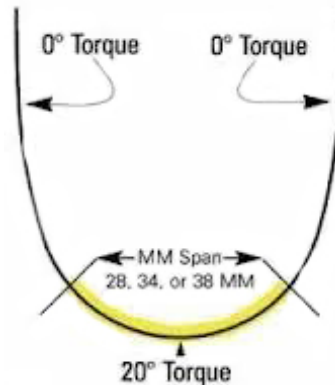

BETA TITANIUM 20° ANTERIOR TORQUE

Wire Size	Posterior Size
.016x.025	.016x.016
.019x.025	.018x.018

PRE TORQUED NITI

Color coded & Etched

Available in 28mm Upper or Lower

34mm & 38mm Upper

SIZES

.016 x .022	.018 x .025
.017 x .025	.019 x .025