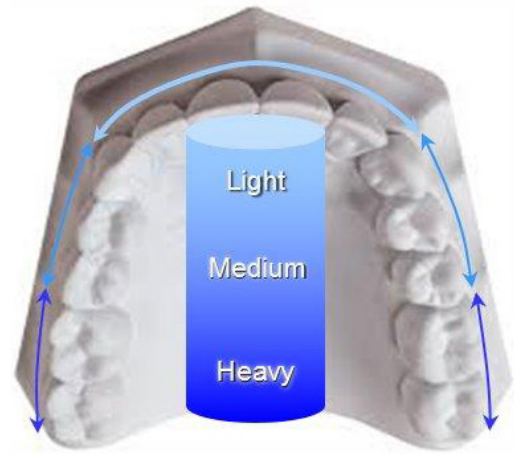

Active temperatures start at 85°F in the anterior to 66°F in the posterior.

SIZES
Round
.016
.018

SIZES
Rectangle
.016 x .016
.016 x .022
.017 x .025
.018 x .025
.019 x .025

Modern Arch
Orthodontic Supplies