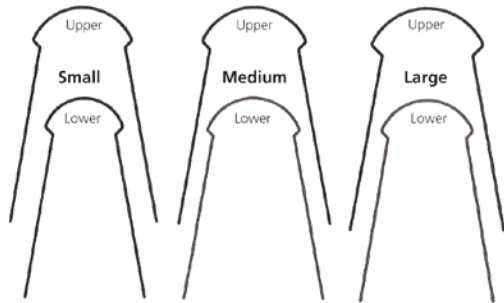

LINGUAL ARCHES

NITI

Traditional mushroom shaped lingual arch

SIZES

Round Superelastic	Rectangular Superelastic	Round Thermal Copper Ti	Rectangular Thermal Copper Ti
.012	.016 x .016	.012	.016 x .016
.014	.016 x .022	.014	.016 x .022
.016	.017 x .022	.016	.017 x .022
.018	.017 x .025	.018	.017 x .025