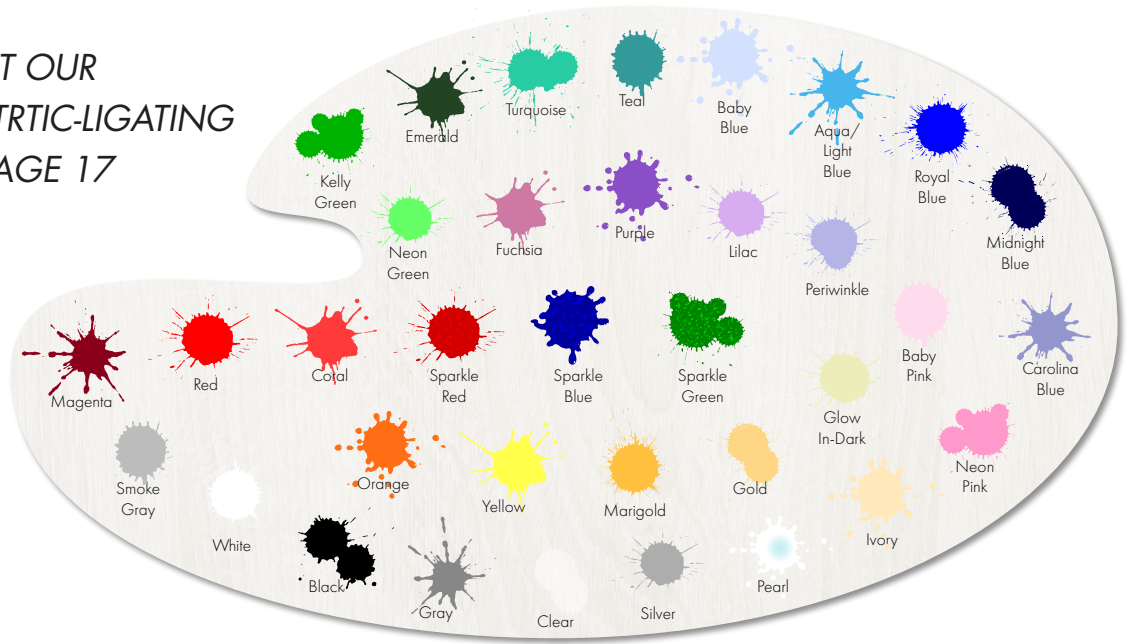

12 Slots

PLIER RACKS

STAINLESS STEEL OR ACRYLIC

Fits up to 20 pliers

AUTOCLAVE CELLOPHANE BAGS

Self-sealing - 200 bags per pack
4.75" x 6.75" and 3" x 4" available

CHECK OUT OUR
ELASTOMETRIC-LIGATING
PLIER ON PAGE 17

CHAINS

Available in 34 colors
Short, Long, or Continuous

O-RINGS

Available in 34 colors
24/stick or 10/stick
1,008 Rings

FIGURE 8 O-RINGS

Great for Free-Sliding Mechanics
Available in 24 colors
Small, Medium, or Large