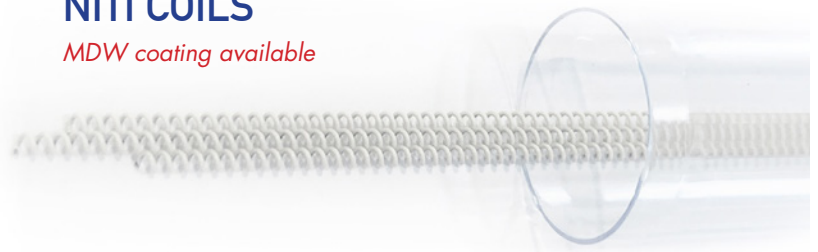

MDW coating available

FLEXIBLE MILLIMETER RULERS

Plastic Reusable - Cold Sterilize

Disposable Paper

UNIVERSAL BRACKET REMOVING PLIER

70° bend angle for easy posterior de-bonding.

3 year maintenance provided.